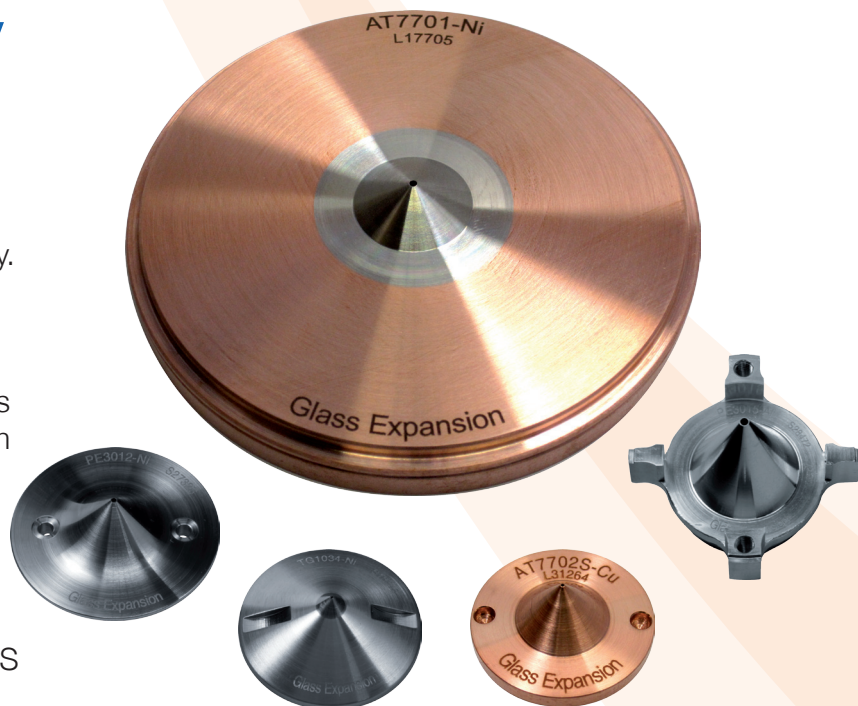

ICP-MS CONES

Guaranteed performance
Immediate delivery

Glass Expansion has over 20 years of experience in manufacturing ICP-MS sample introduction components and has earned a world-wide reputation for quality and reliability. We manufacture ICP-MS cones to the same exacting standards as all of our products and they are guaranteed to perform to your satisfaction. Our manufacturing plant includes several CNC machines plus an electron beam welder and is the best equipped and best qualified cone machining plant in the world. We supply cones for all of the popular ICP-MS models and, to make sure you get all the support you need, we have a staff of technical experts and a fully equipped ICP-MS laboratory for testing and evaluation.

Platinum Reclaim

If your platinum cone cannot be refurbished, we will provide a rebate for the value of platinum in the cone.

ConeGuard

The ConeGuard Thread Protector protects the cone thread from corrosive cleaning solutions and greatly extends cone life.